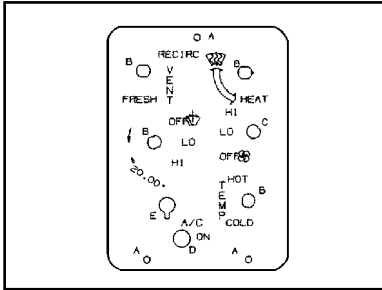

45200115

45200126
01R073002

45200218

Make	Model	Year	Description	Individual Part #	Related Part #
Chevrolet	Route Mate	1996	Instrument Panel	45200050	
Chevrolet/ Workhorse	Route Mate & Route Star	1998-2001	Instrument Panel	45200115	96330200 Control Panel
Chevrolet	Route Star	1989-1990	Instrument Panel	45200020	45200022 Control Panel
		1991-1995	Instrument Panel	45200050	45200049 Control Panel
		1996-1997	Instrument Panel	45200099	
Chevrolet/ Workhorse	Route Star	1998-2003	Instrument Panel Bezel	45200218	
		2002	Instrument Panel w/ shifter cut-out	01R073002	
			Instrument Panel	45200126	