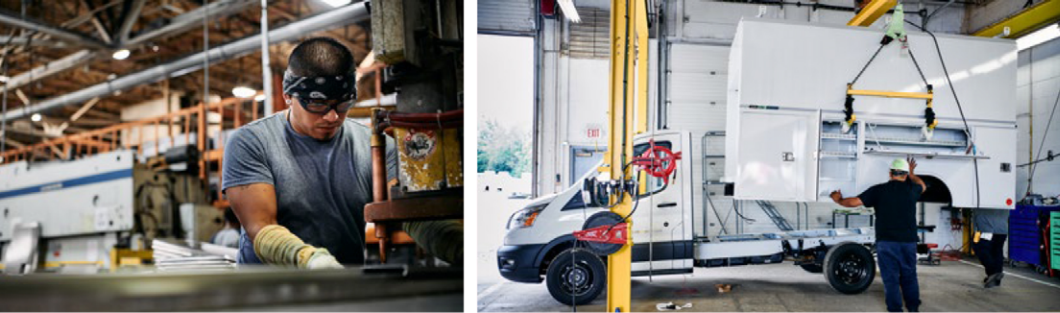

WORKING HARD FOR THE HARD WORKING

For over 65 years, Reading Truck has led the industry with durable, innovative truck bodies that help you work smarter and safer. Serving contractors and municipalities, they offer expert installation and quality parts for any fleet. 40 years ago, Reading introduced the industry's first stamped 'READING' tailgate, which remains a symbol of their commitment to quality and impact.

September

SUNDAY	MONDAY	TUESDAY	WEDNESDAY	THURSDAY	FRIDAY	SATURDAY
	1 LABOUR DAY CANADA LABOR DAY	2	3	4	5	6
7	8	9	10	11 PATRIOT DAY	12	13
14	15	16	17	18	19	20
21	22	23	24	25	26	27
28	29	30 ROSH HASHANA				

AUGUST 2025

					1	2
3	4	5	6	7	8	9
10	11	12	13	14	15	16
17	18	19	20	21	22	23
24	25	26	27	28	29	30
31						

OCTOBER 2025

			1	2	3	4
5	6	7	8	9	10	11
12	13	14	15	16	17	18
19	20	21	22	23	24	25
26	27	28	29	30	31