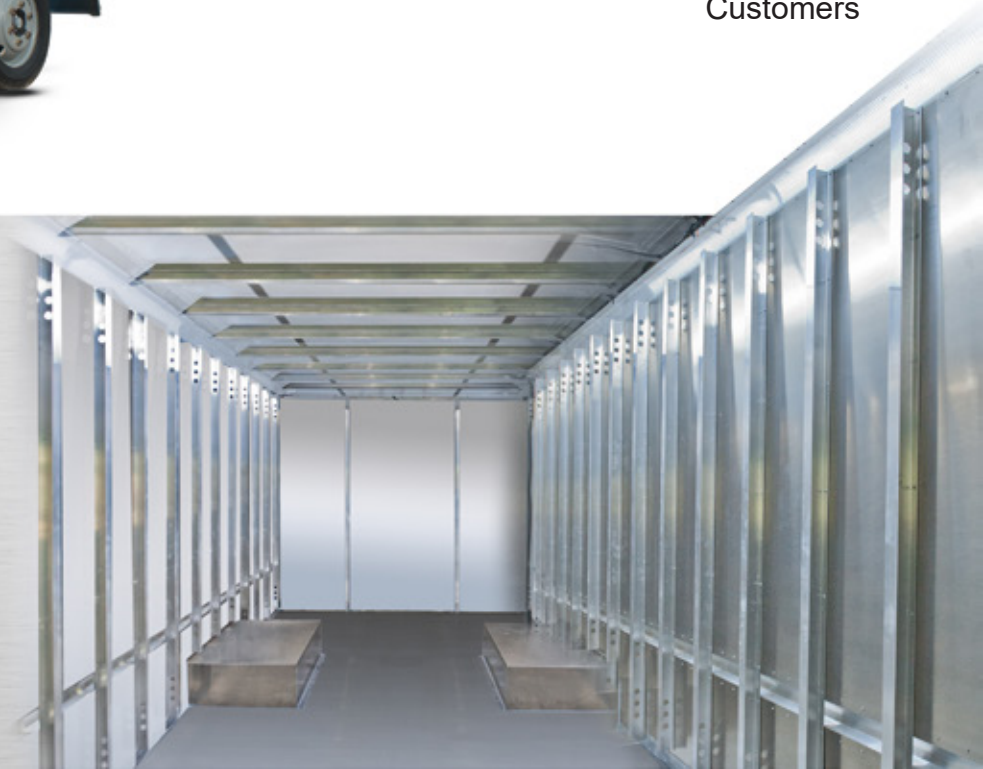

UPFITTER-FRIENDLY
The **FOUNDATION**
Shell Body Step Van

Perfect for your
Utility & Municipality
Customers

Designed with the utility upfitter in mind:

- *Structure designed to minimize prep time*
- *Reinforced pre-drilled stiffeners (easy to finish the interior)*
- *Your choice of various compartment options*
- *Customized cab configurations*
- *Cab door/seating options available*

Structure designed to minimize prep time

Reinforced pre-drilled stiffeners
Easy to finish the interior

REINFORCED ROOF & SIDEWALLS

Heavy-duty, reinforced extruded "H" sidewall studs with pre-drilled wire chase holes

EXTERIOR COMPARTMENT OPTIONS
Additional body options available to provide upfitters with the FOUNDATION base body.

START WITH AN
UPFITTER-FREINDLY FOUNDATION STEP VAN

Customizable Cab Configurations
Cab door/seating options available

Heavy-duty Roof Beam Supports

REINFORCED STRUCTURE
BOTTOM SILL 30% THICKER
at mounting points

So how does this benefit upfitters?

The FOUNDATION step van was designed & built to provide upfitters with the ideal "shell" step van, improving your upfit build-times more efficiently on the most durable and dependable step van on the market, proven by our 80% market share of all step vans being produced today!