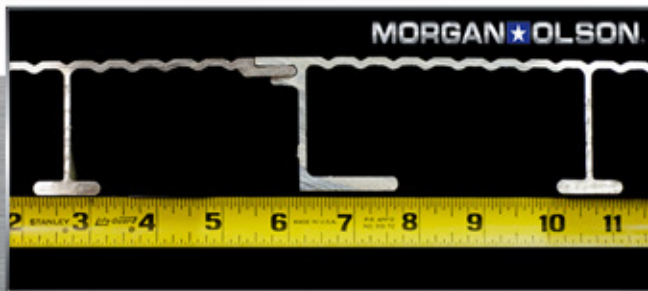

So how does this benefit upfitters?

The FOUNDATION step van was designed & built to provide upfitters with the ideal "shell" step van, improving your upfit build-times more efficiently on the most durable and dependable step van on the market, proven by our 80% market share of all step vans being produced today!

We value you, our upfitter partners, much differently from our competitors by doing what we do best... **build step van bodies** and help our upfit partners complete the build process with what they do best... **upfit the body.**

*There's only partnership collaboration - not upfit competition
when you work with Morgan Olson step vans & delivery vehicles.*

Email: sales@morganolson.com Phone: 1(800) 321-3758