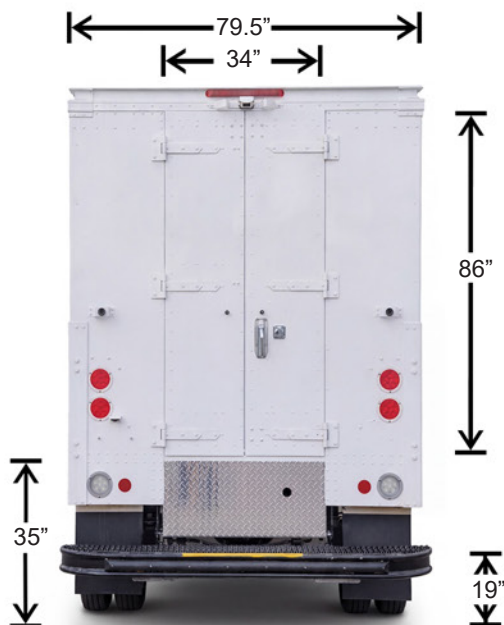

**MORGAN
★OLSON**

P31 Rural Star

**BUILT ON THE FORD
"BOX-DELETE" STANDARD CAB
PICKUP TRUCK.**

Vehicle Features:

- Durable All-Aluminum Cargo Box.
- Curbside Cargo Access.
- Cargo Shelving.
- Airbags: Drivers seat with passenger side deactivation switch.
- Safety Canopy® System with roll-fold side-curtain airbags.
- Cargo area black non-skid provides additional traction.
- Grab handles for entering & exiting cargo work area.
- Back-up Camera System.

Popular Four-Wheel Drive Option

4WD

**MORGAN
★OLSON**
ALWAYS DELIVERING

**MORGAN
OLSON**
P31 Rural Star

Vehicle Specifications:

- Payload Capacity 2,840 lbs.
- Cargo Capacity 335 cu. ft.
- Chassis Ford F250 Cab 4x4
- Engine 6.2L EFI Gas, V8
- Wheelbase 137"

- Overall Length 232"
- Overall Height 111"
- Overall Width 79.5"

- Step Height
 - Rear bumper 19"
 - Cab 16.5"
- Cargo Floor Height 35"

Contact Details: sales@morganolson.com Ph# (800) 321-3758
www.MorganOlson.com