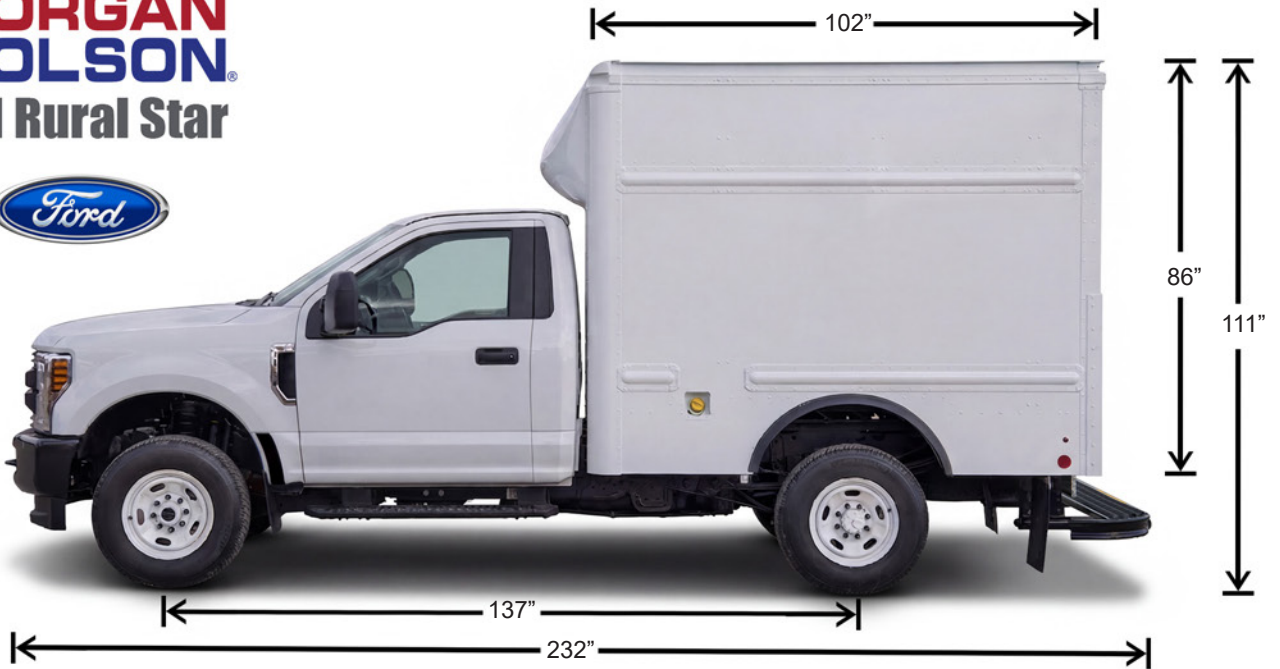

**MORGAN
★OLSON**

P31 Rural Star

**BUILT ON THE FORD
"BOX-DELETE" STANDARD CAB
PICKUP TRUCK.**

Vehicle Features:

- Durable All-Aluminum Cargo Box.
- Curbside Cargo Access.
- Cargo Shelving.
- Airbags: Drivers seat with passenger side deactivation switch.
- Safety Canopy® System with roll-fold side-curtain airbags.
- Cargo area black non-skid provides additional traction.
- Grab handles for entering & exiting cargo work area.
- Back-up Camera System.

Popular Four-Wheel Drive Option

4WD

**MORGAN
★OLSON**
ALWAYS DELIVERING

**MORGAN
OLSON**
P31 Rural Star

Vehicle Specifications:

- Payload Capacity 2,840 lbs.
- Cargo Capacity 335 cu. ft.
- Chassis Ford F250 Cab 4x4
- Engine 6.2L EFI Gas, V8
- Wheelbase 137"

- Overall Length 232"
- Overall Height 111"
- Overall Width 79.5"

- Step Height
 - Rear bumper 19"
 - Cab 16.5"
- Cargo Floor Height 35"

Contact Details: sales@morganolson.com Ph# (800) 321-3758
www.MorganOlson.com